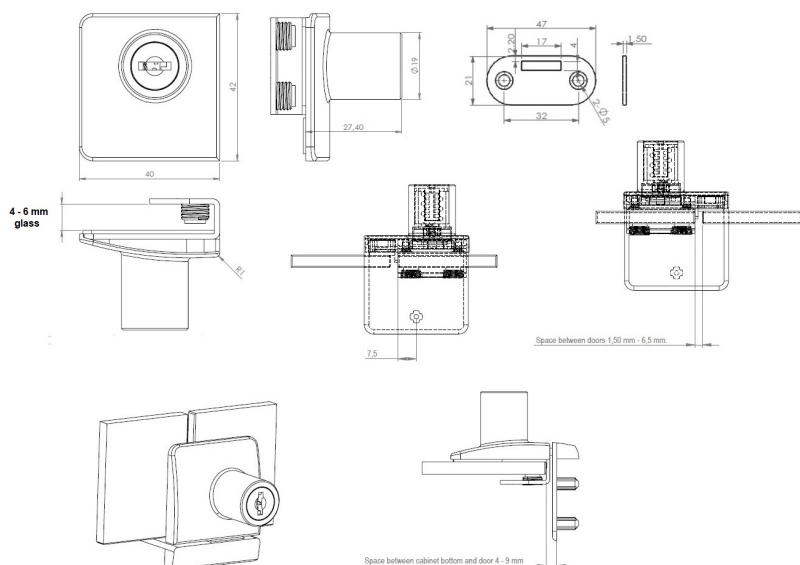

## Description:

Glass Door Lock "Square", F/Double Doors, Alu Finish, W/SISO Metal Keys, W/2 Zamak Screws  
W/PVC Tip, 1 Matt CPL Flat, Oval Metal Striking Plate, F/Glass Thickness 4-6mm

## Item number:

14.09.556-0

Units	Box	Carton	HS Code	Barcode
Pcs.	10	100	8301300000	 5704866049337